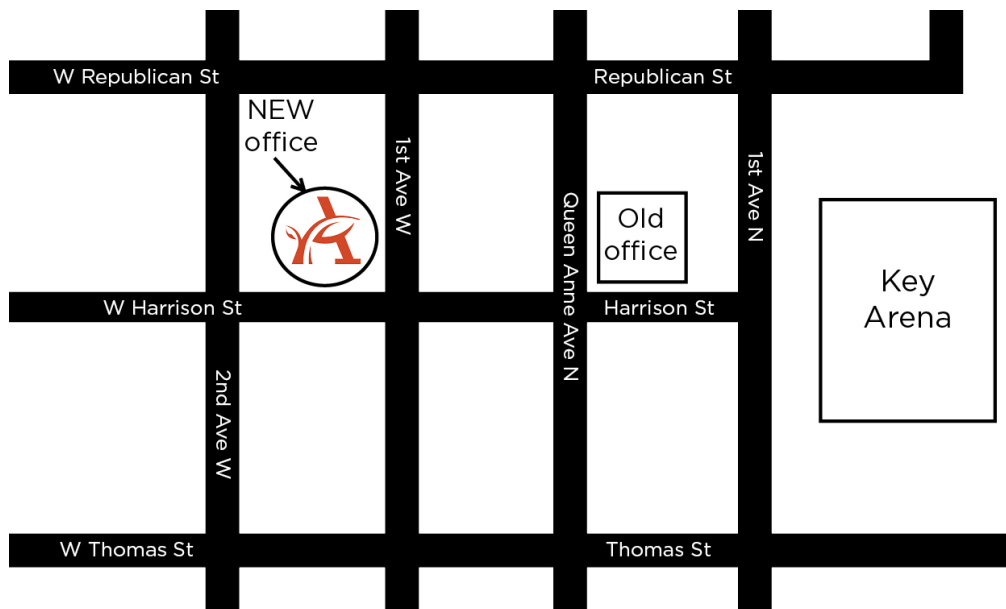

Directions to ArtsFund

As of January 2020, ArtsFund is in a new location!

Our new address is:

**100 West Harrison Street, Suite S150
Seattle, WA, 98119**

Please note: there are two buildings located at 100 West Harrison St. Our office is in the **South Tower**, with the entrance located at the corner of West Harrison St. and 1st Ave West. Upon entering the building, turn left when facing the elevators to find our suite.

Parking & Transit

Street parking is available in the neighborhood and there are several paid lots nearby, including at our old location at Harrison St and Queen Anne Avenue N. Bus stops for routes 1, 2, 8, 13, and 32 are available nearby. We recommend using Sound Transit's Trip Planner to find specific public transit directions from your location.